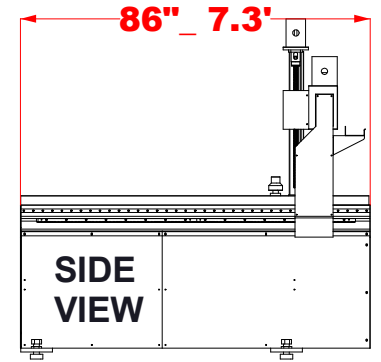

SMARTJET

COMPACT, 5'x5'

TOP VIEW LAYOUT

SMARTJET 5'X5' COMPACT WATER JET

LAYOUT

DRN SB

4/27/2026, R1

LAGUNA