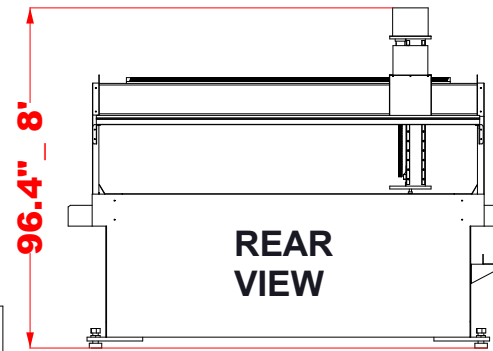

SMARTJET

COMPACT, 5'x5'

TOP VIEW LAYOUT

SMARTJET 5'X5' COMPACT WATER JET

LAYOUT

DRN SB

4/27/2026, R1

LAGUNA