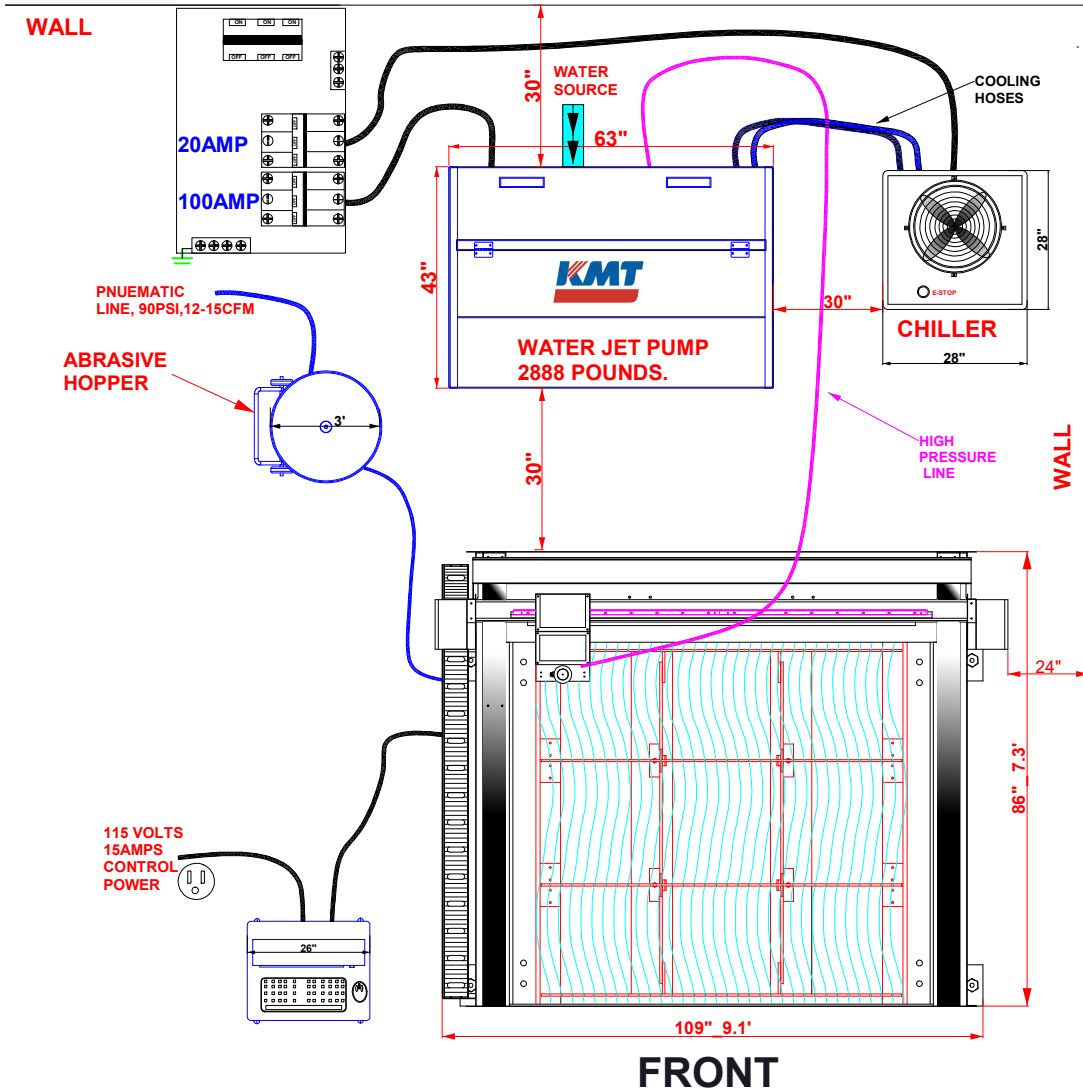

SMARTJET

COMPACT, 5'x5'

TOP VIEW LAYOUT

SMARTJET 5'X5' COMPACT WATER JET

LAYOUT

DRN SB

4/27/2026, R1

LAGUNA