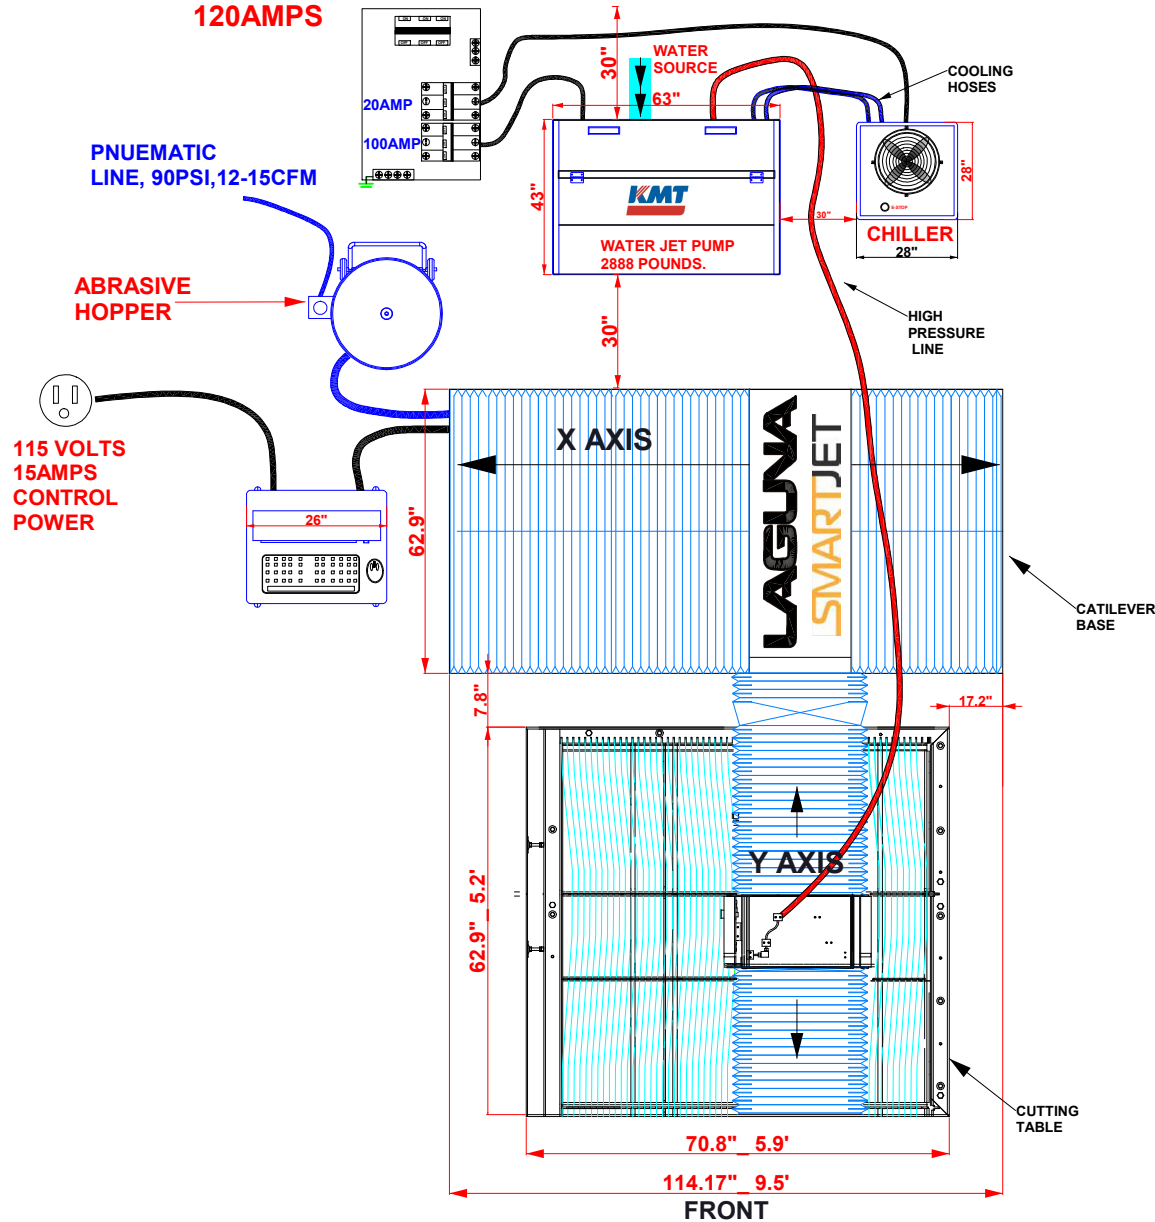

**CUSTOMERS
LOAD CENTER,
480V, 3 PH
120AMPS**

TOP VIEW LAYOUT

SMARTJET

4'x4' Cantilever

4" X 4" SMARTJET WATER JET

LAYOUT

DRN SB

5/4/2026, R1

LAGUNA